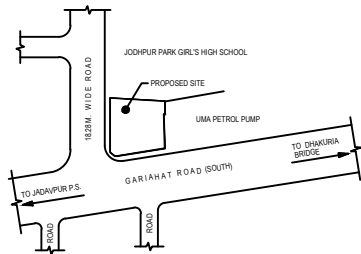

SITE PLAN & LOCATION PLAN OF ASSEMBLY BLDG. WITH BASEMENT AT PRE. NO. - 1, GARIAHAT ROAD (JODHPUR PARK), KOLKATA - 700 068. WORD NO. - 93, BOROUGH - X P.S. - LAKE THANA

KEY PLAN
SCALE = 1 : 4000

SITE PLAN
SCALE = 1:600