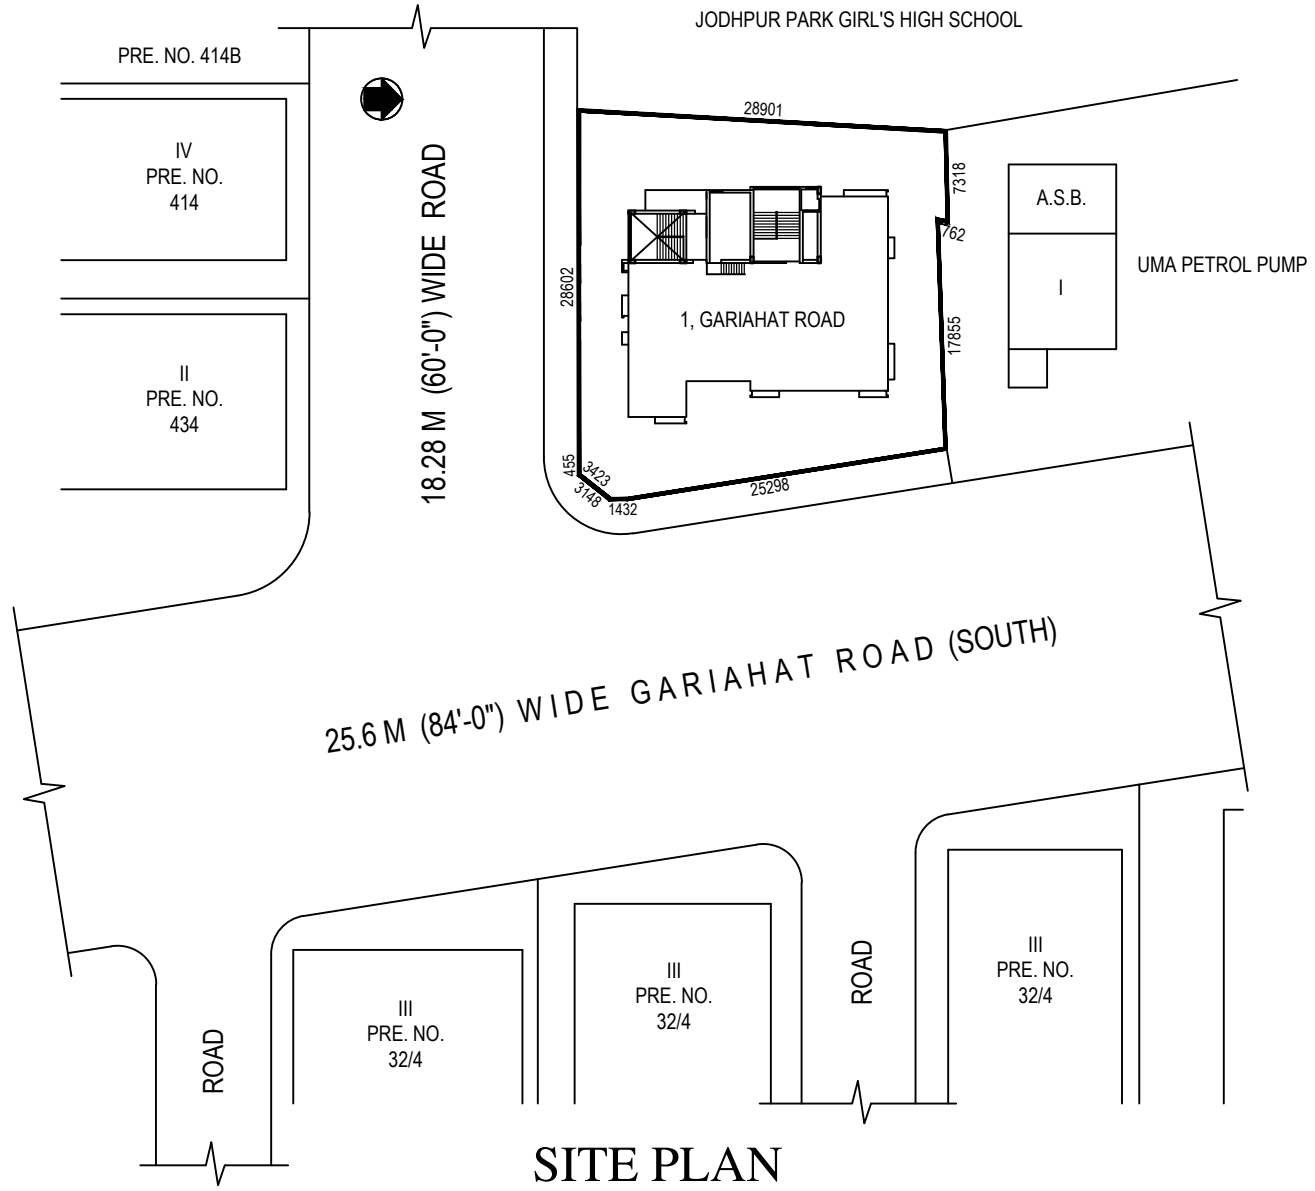

SITE PLAN & LOCATION PLAN OF ASSEMBLY BLDG. WITH BASEMENT AT PRE. NO. - 1, GARIAHAT ROAD (JODHPUR PARK), KOLKATA - 700 068. WORD NO. - 93, BOROUGH - X P.S. - LAKE THANA

KEY PLAN
SCALE = 1 : 4000

SITE PLAN
SCALE = 1:600